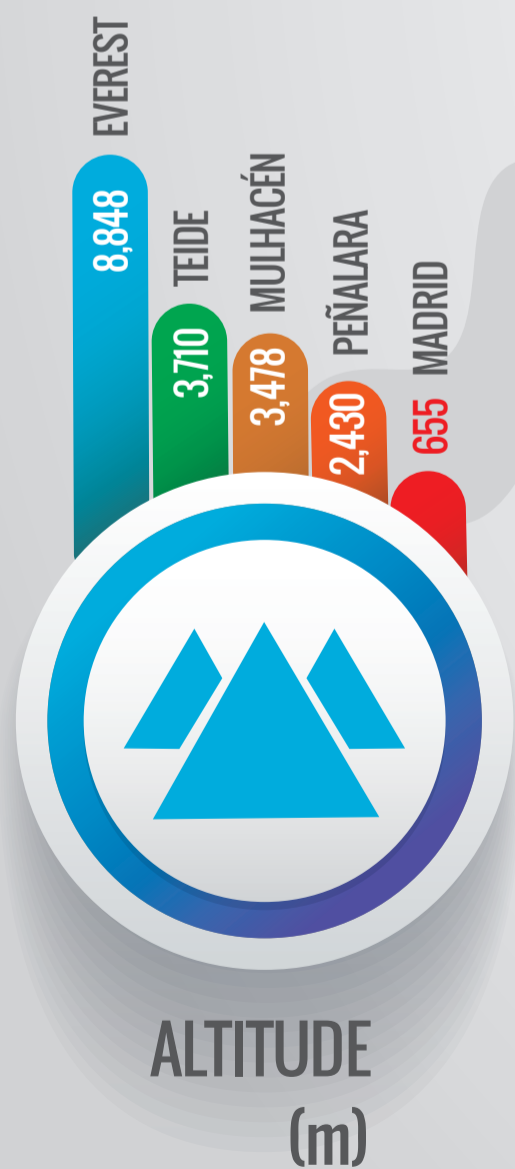

Region of Madrid

SOME BASIC FACTS TO KNOW ABOUT IT 2017

Comunidad de Madrid

	Main country	Main residence
● Europe	Romania	Alcalá de Henares
● America	Ecuador	Madrid-Carabanchel
● Africa	Morocco	Parla
● Asia	China	Madrid-Usera