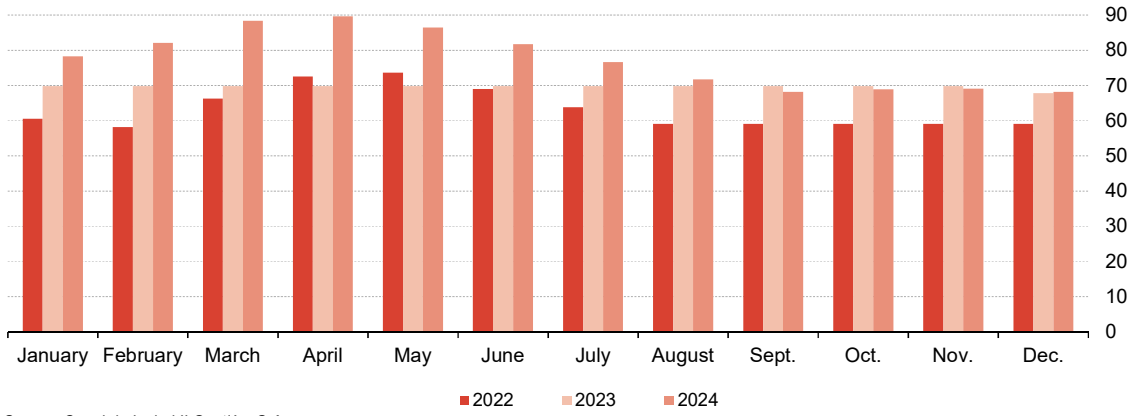

Water reserves by reservoir capacity

Percentage

Source: Canal de Isabel II Gestión. S.A.